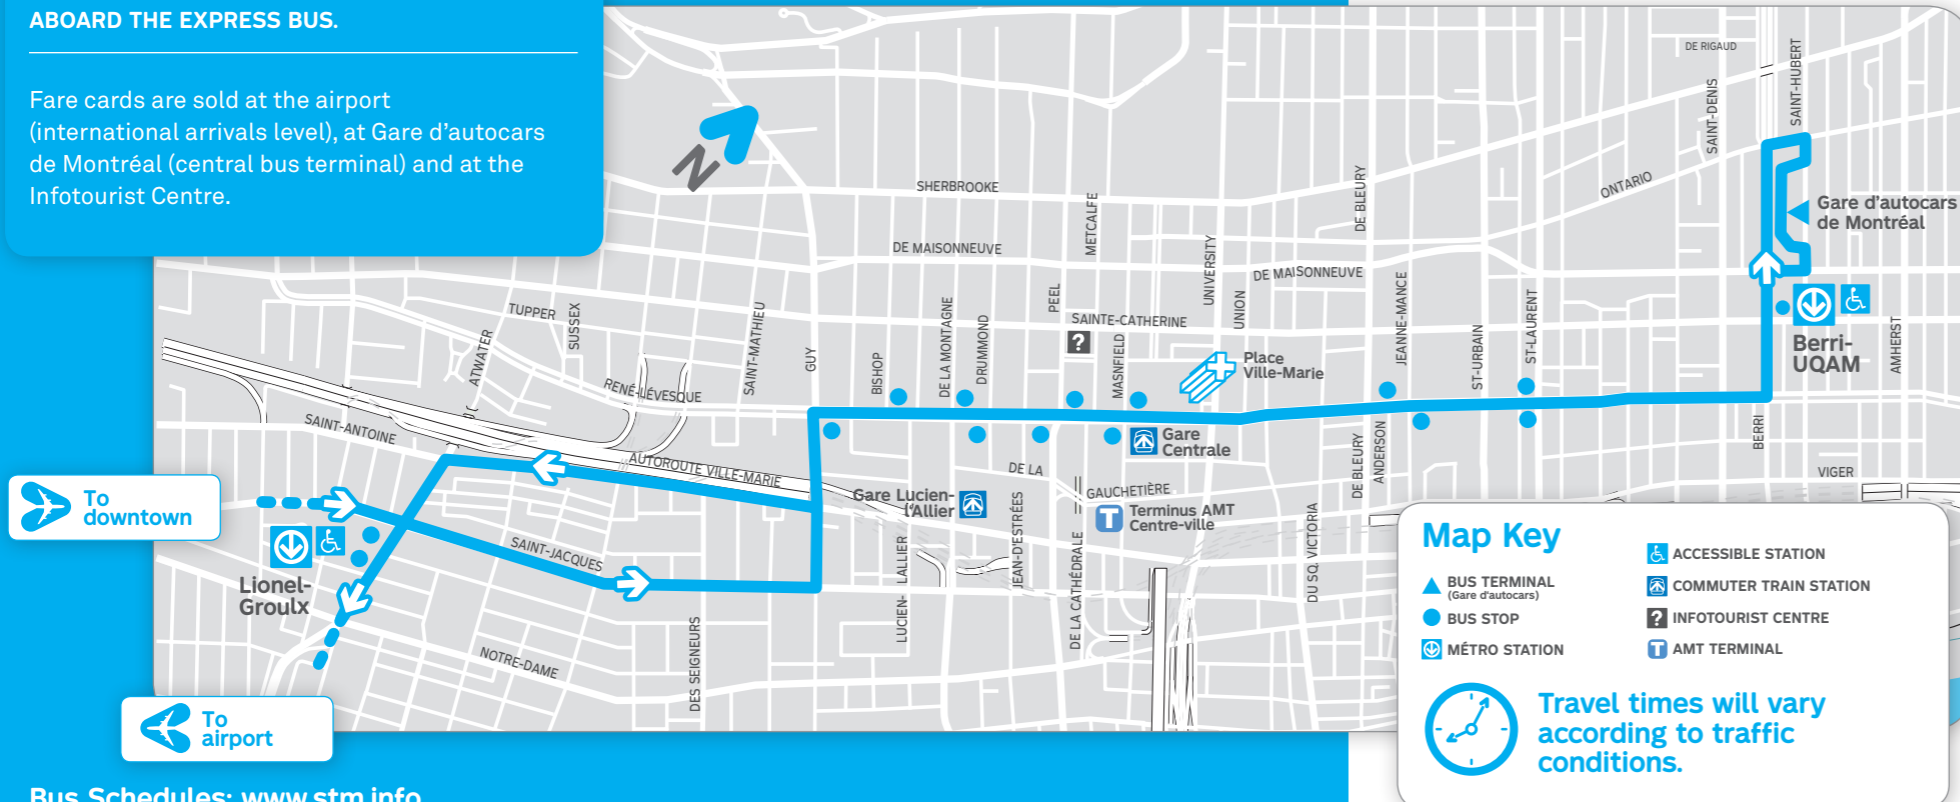

Bus Schedules: www.stm.info
Flight information: www.admtl.com

10089-2686 JG

SOCIETY IN MOTION